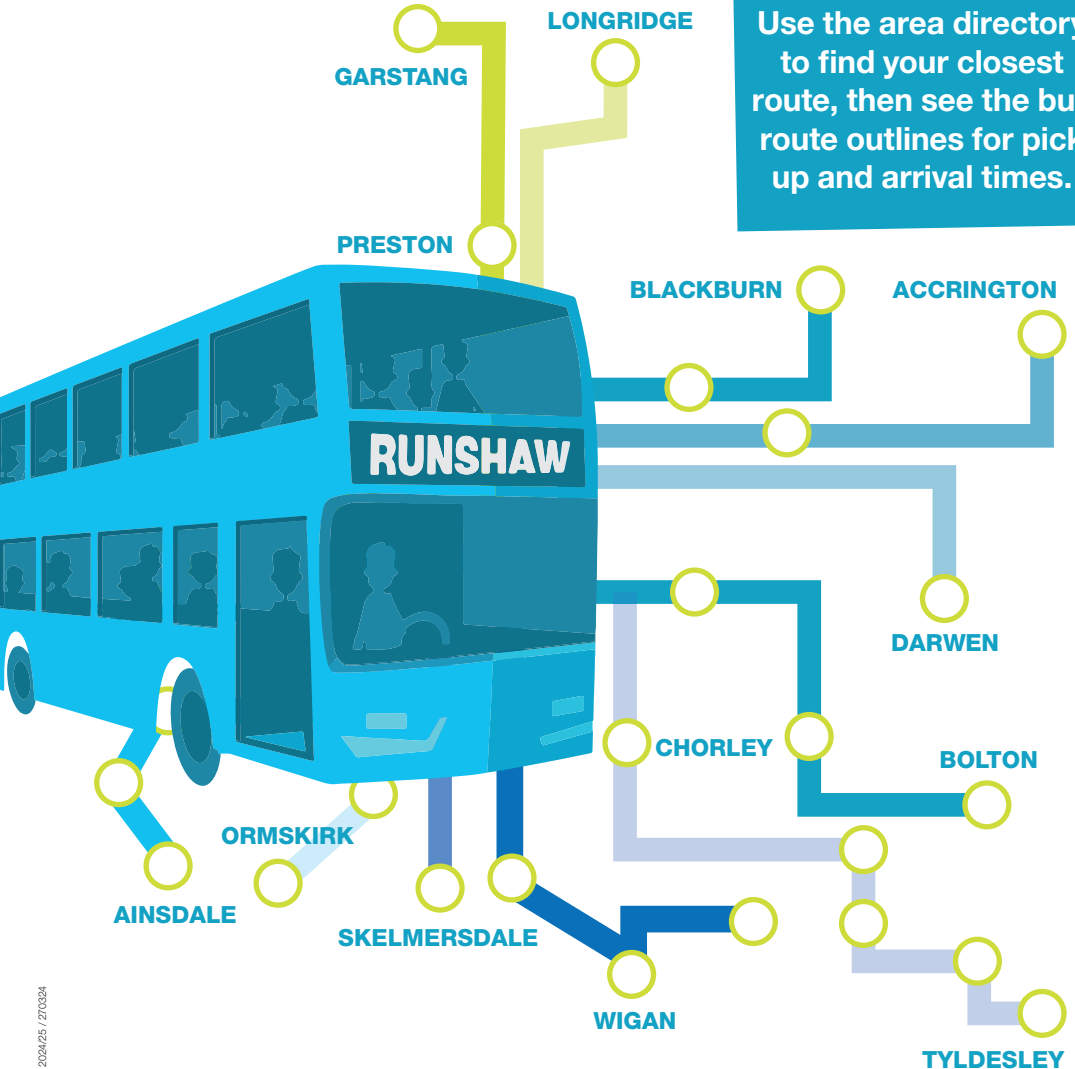

Transport

2024/25

A quick and easy guide

Use the area directory to find your closest route, then see the bus route outlines for pick up and arrival times.

RUNSHAW COLLEGE

Important Info!

How much does a bus pass cost?